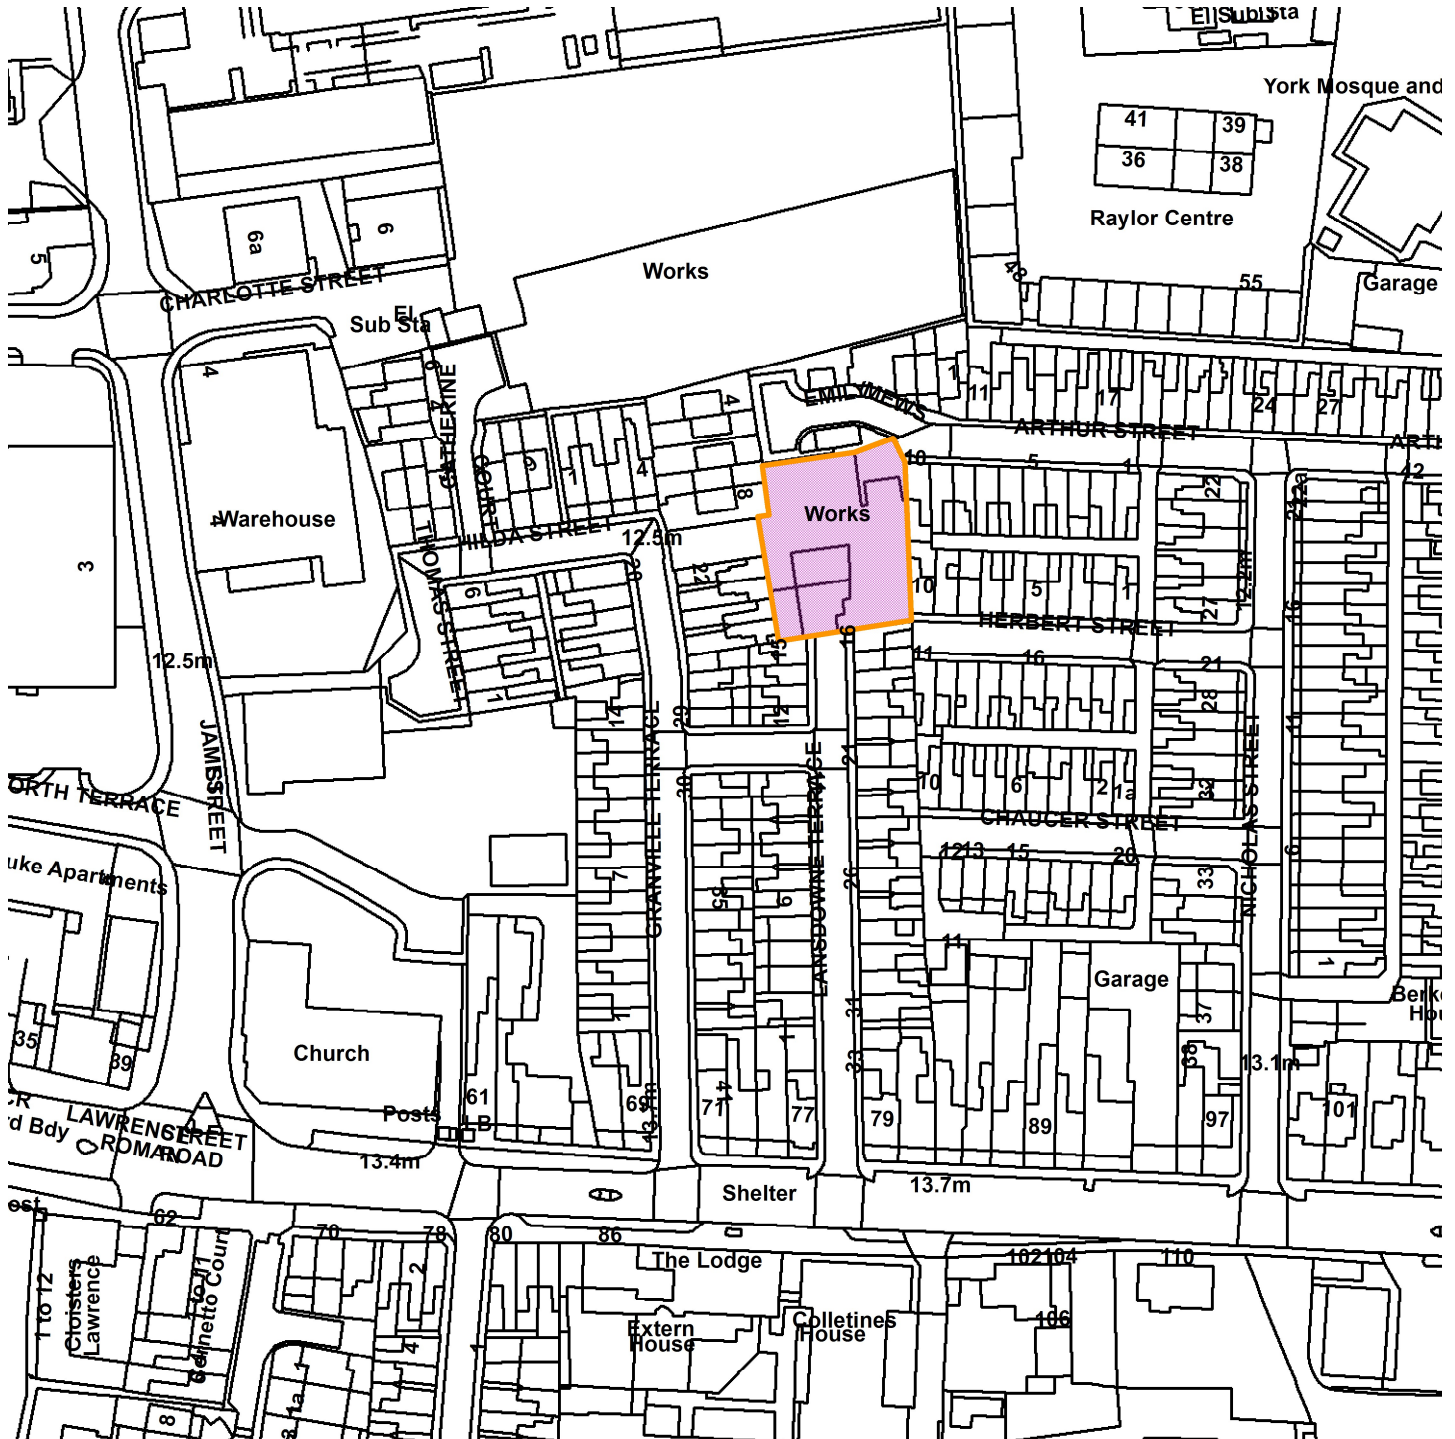

Granville Works, Lansdowne Terrace, YO10 3EA

20/00821/FUL

GIS by ESRI (UK)

Scale : 1:1499

Reproduced from the Ordnance Survey map with the permission of the Controller of Her Majesty's Stationery Office © Crown Copyright 2000.

Unauthorised reproduction infringes Crown Copyright and may lead to prosecution or civil proceedings.

Organisation	City of York Council
Department	Economy & Place
Comments	Site Location Plan
Date	05 October 2020
SLA Number	